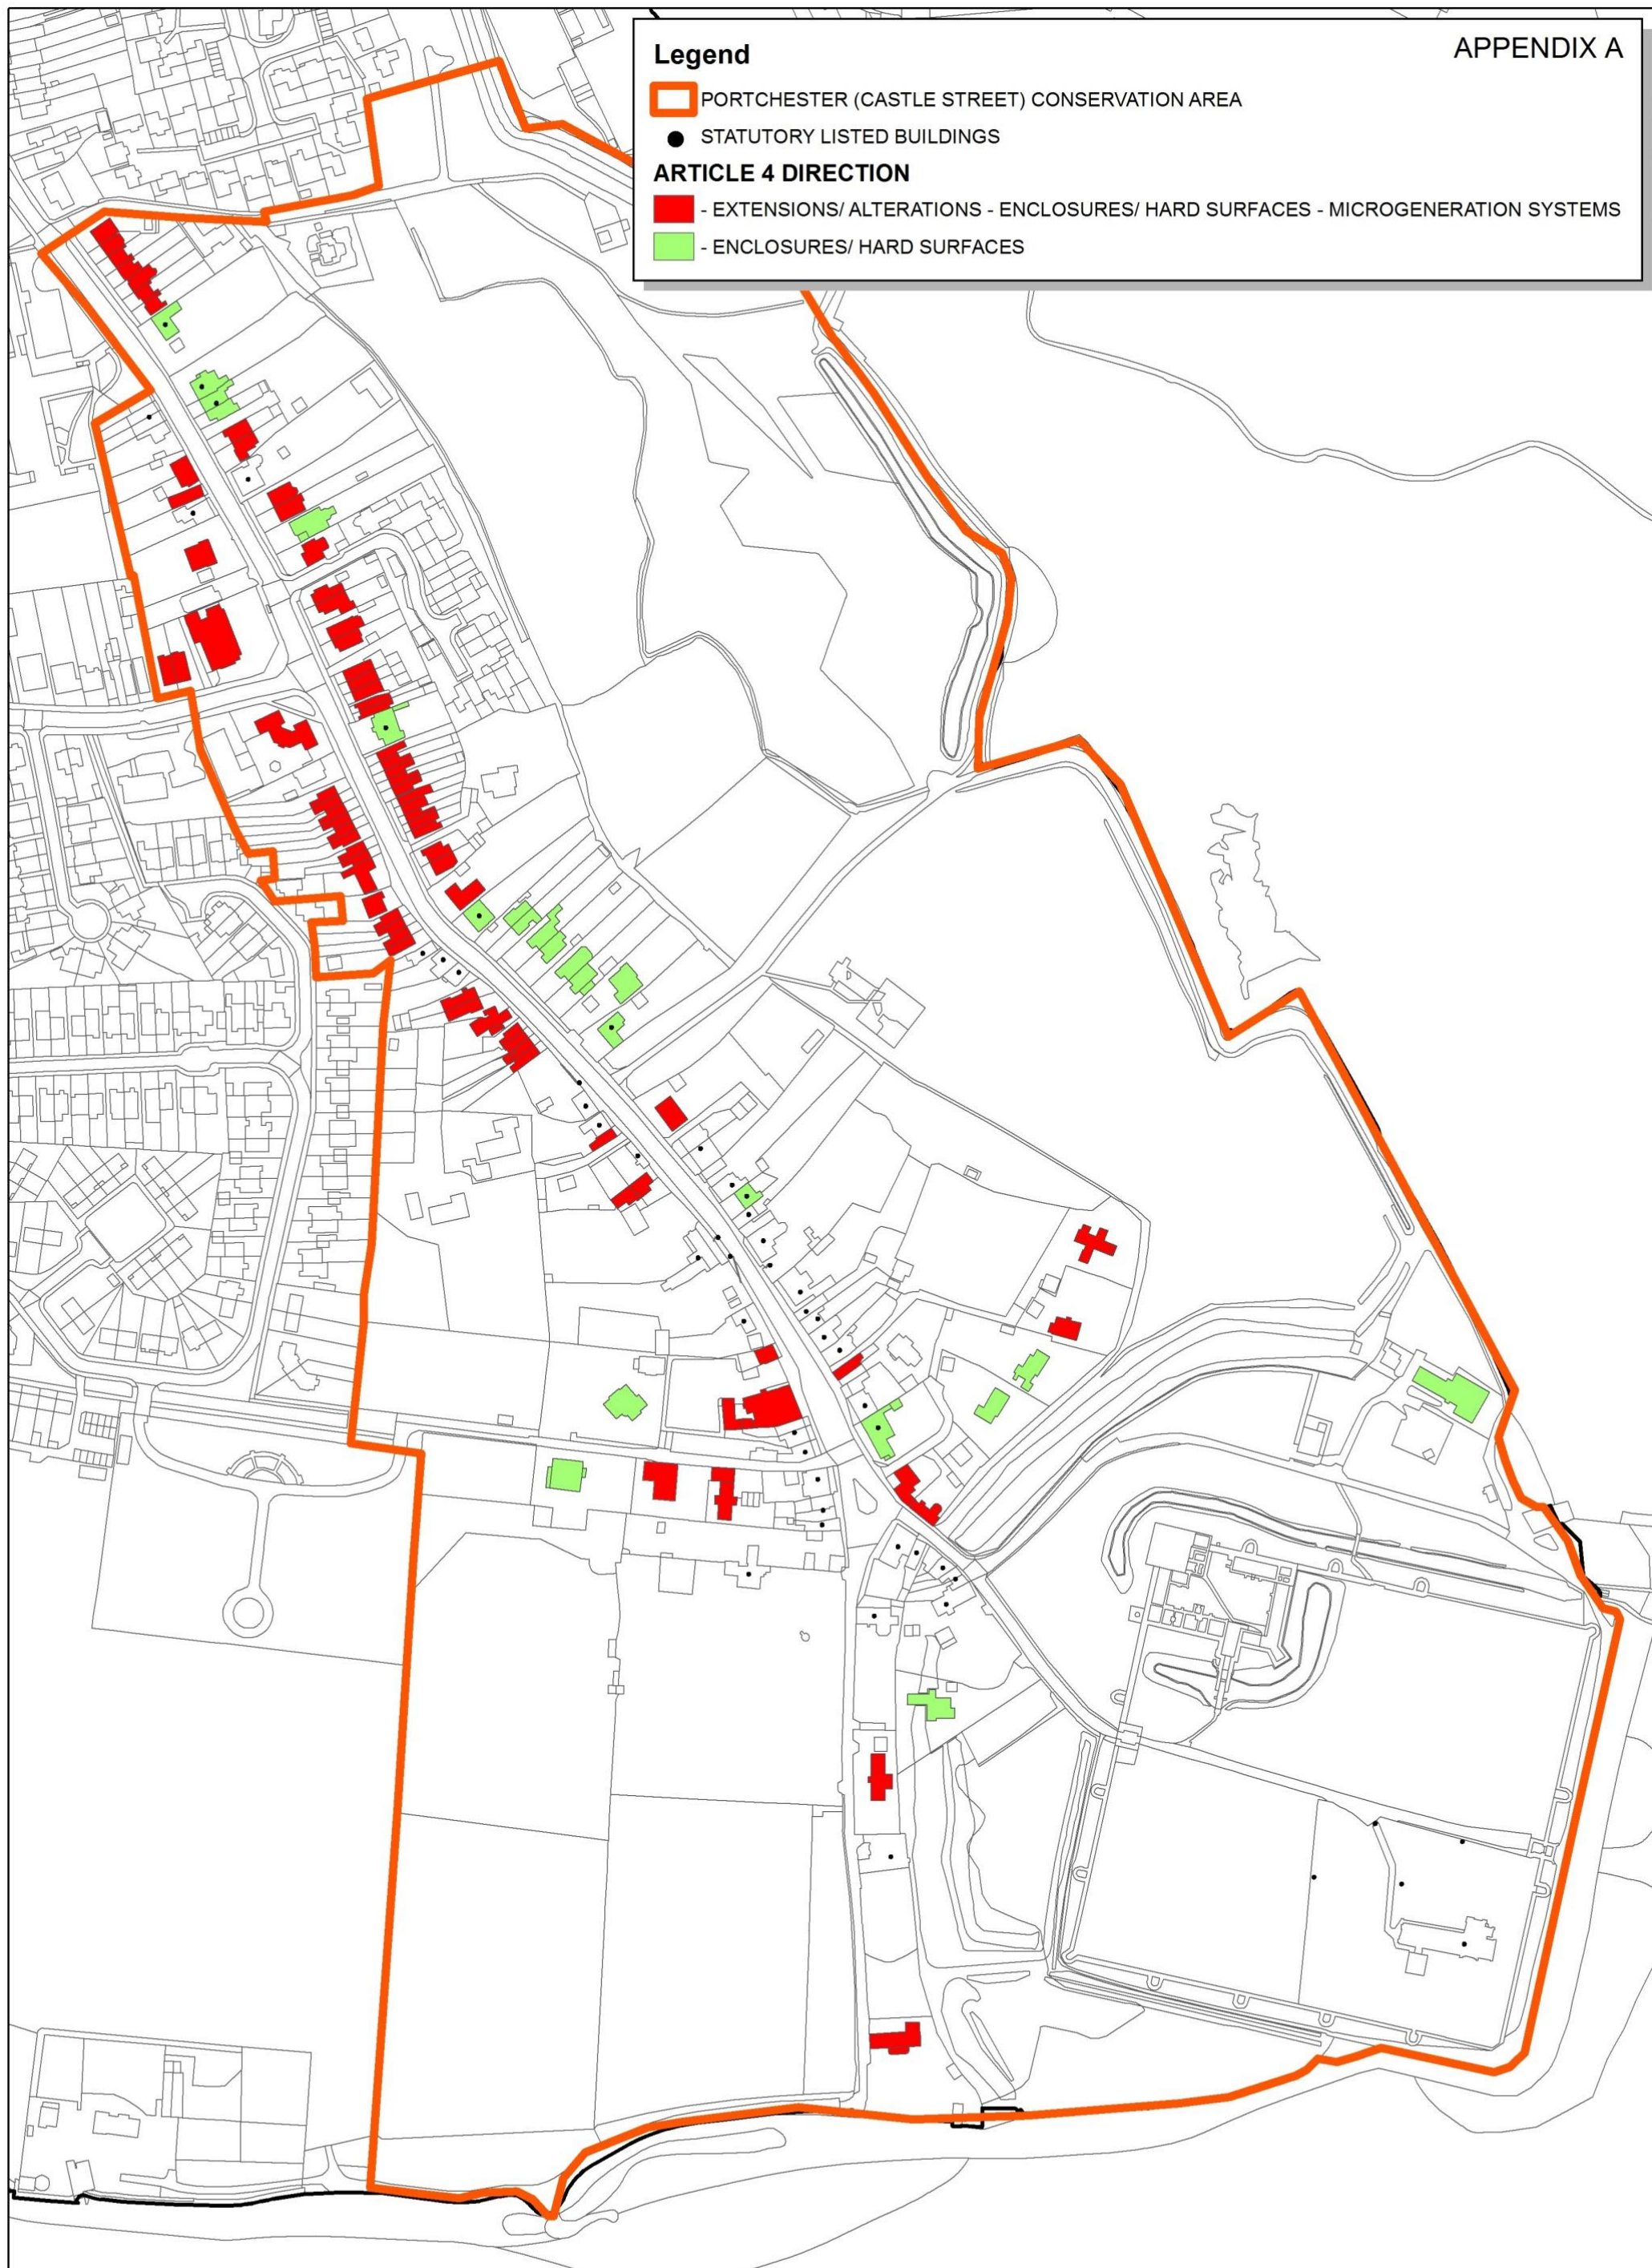

Legend

 PORTCHESTER (CASTLE STREET) CONSERVATION AREA

 STATUTORY LISTED BUILDINGS

ARTICLE 4 DIRECTION

 - EXTENSIONS/ ALTERATIONS - ENCLOSURES/ HARD SURFACES - MICROGENERATION SYSTEMS

 - ENCLOSURES/ HARD SURFACES

FAREHAM
BOROUGH COUNCIL

This map is reproduced from Ordnance Survey material with the permission of Ordnance Survey on behalf of the Controller of Her Majesty's Stationary Office © Crown Copyright. Unauthorised reproduction infringes Crown Copyright and may lead to prosecution or civil proceedings. Licence 100019110. 2014